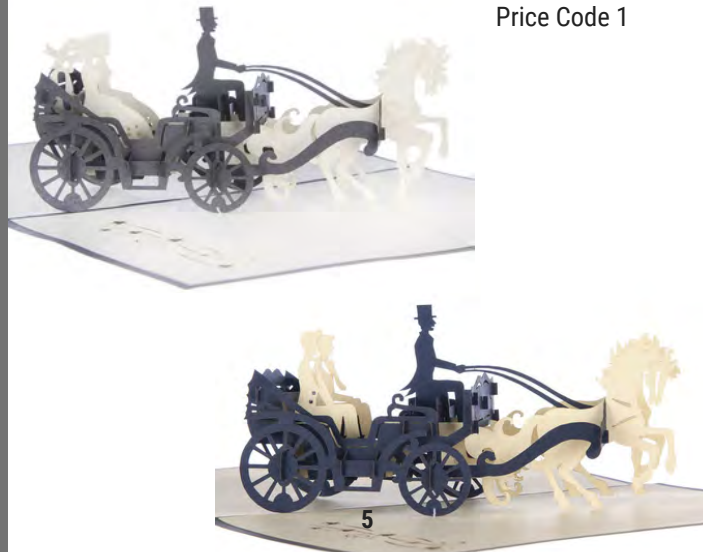

**Golden Anniversary**

CA257  
15cm x 15cm  
Price Code 2

**Ruby Anniversary**

CA258  
15cm x 15cm  
Price Code 2

**Great Cock**

CA123  
10.5cm x 17.5cm  
Price Code 1

**Brides/Grooms Carriage**

CA025/CA024  
10.5cm x 17.5cm  
Price Code 1